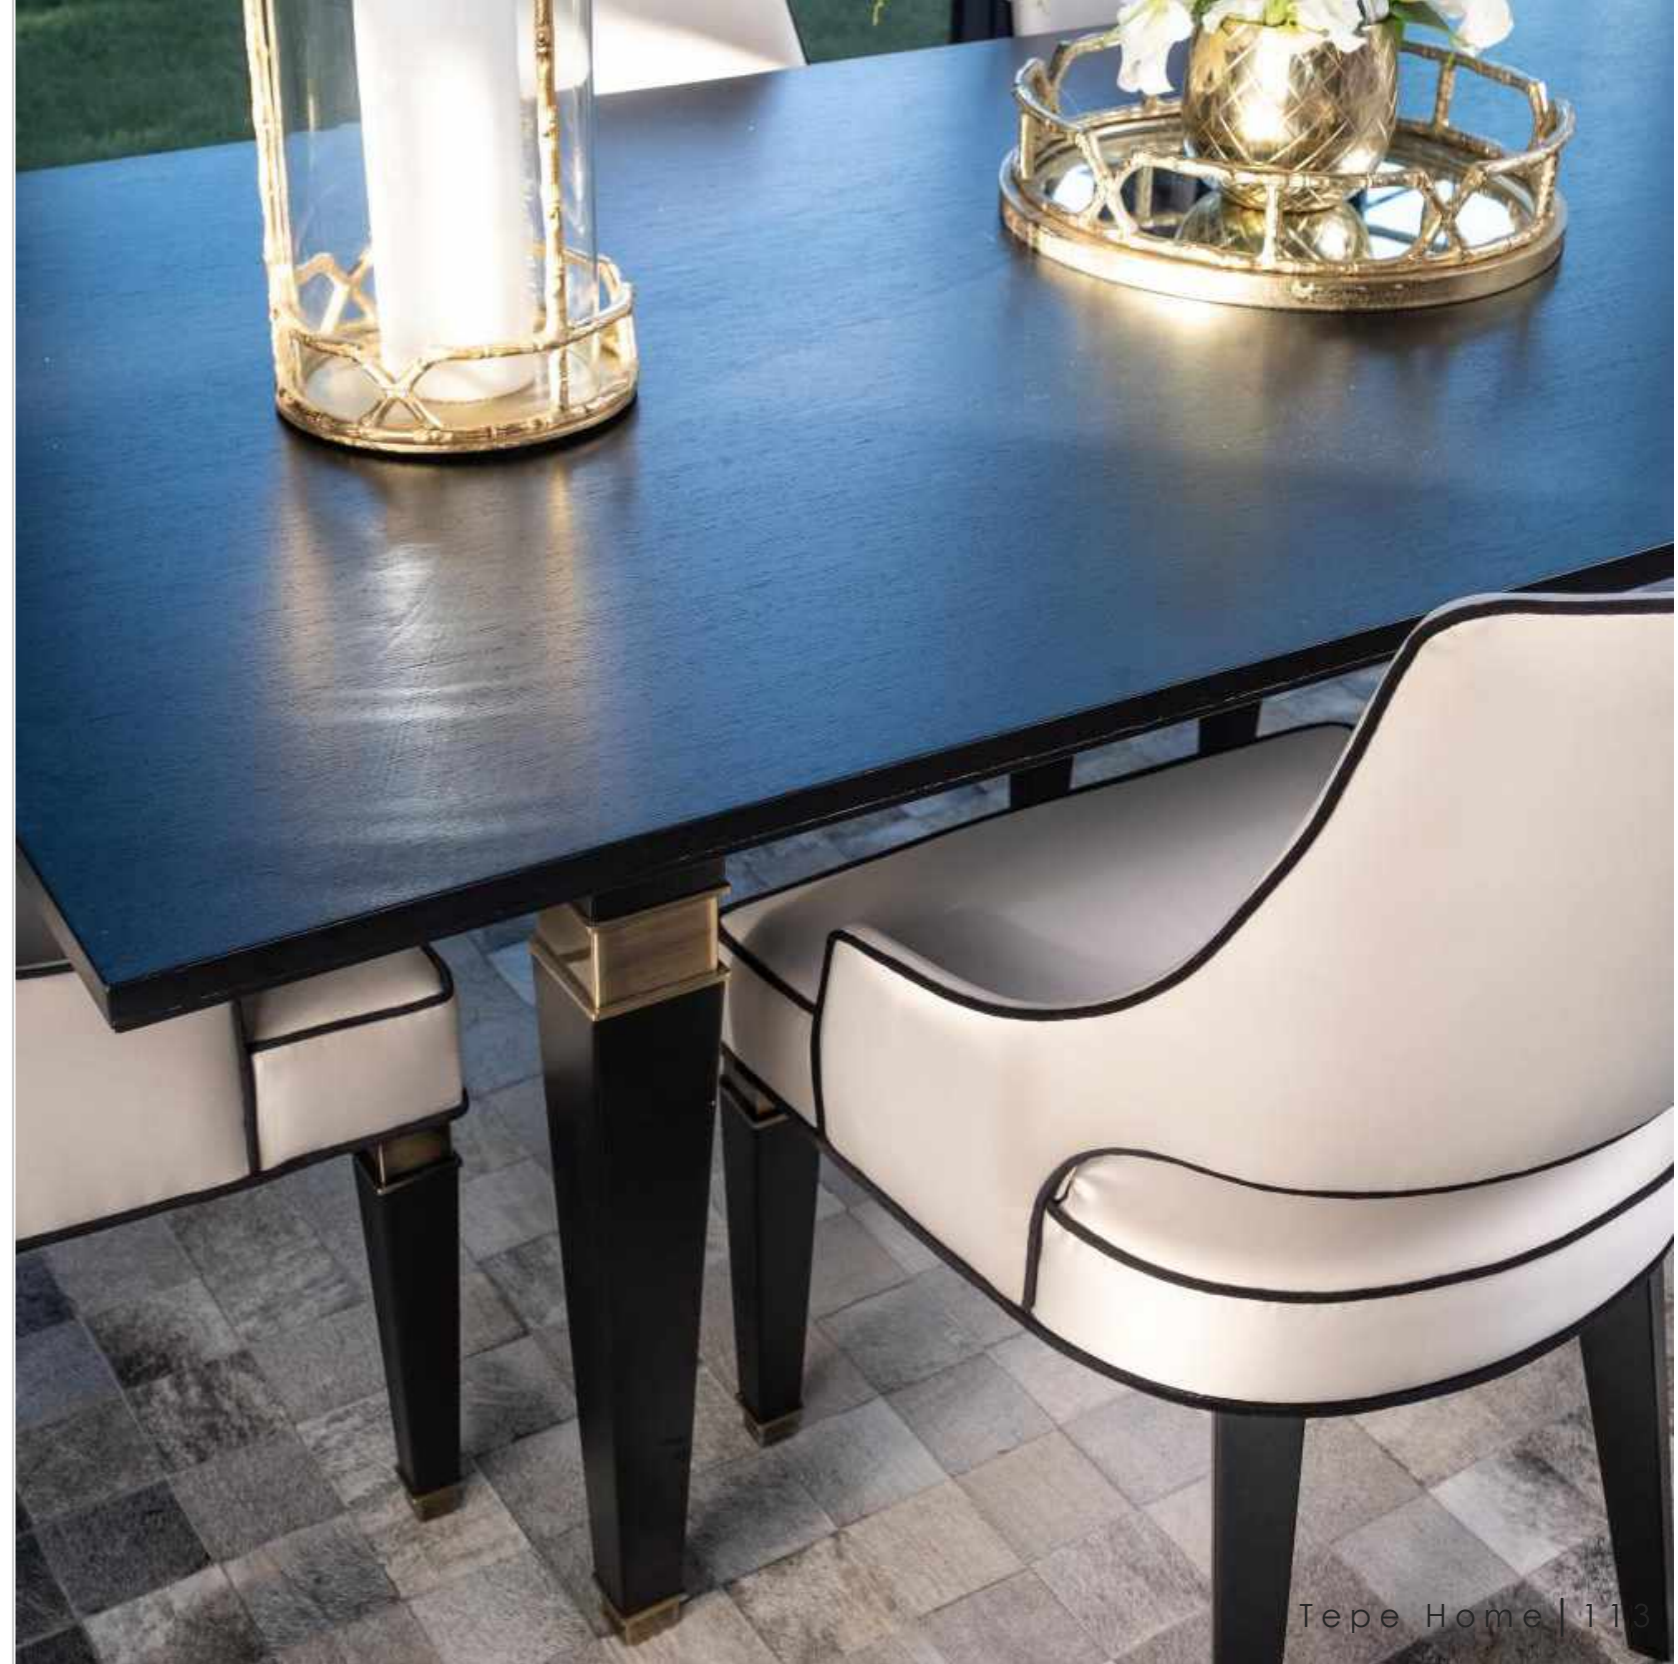

The Grace dining set is one of the centrepieces of our 2018 collection. It is also a clear example of the current hot trend of the fashion world. It expertly marries both classic and oriental styles to create an air of the aristocratic, while never forgoing the importance of comfort.

The sensuality of the design, the handcrafted details, and the gleam of the lacquer add an exquisite touch, and offers the bold combination of classic and modern to any living space.

This stylish dining room has handcrafted solid wood chairs with curved backs and ergonomic seats that offer long-sitting comfort with relaxed warmth and character and give this grand collection it's own unique flavor.