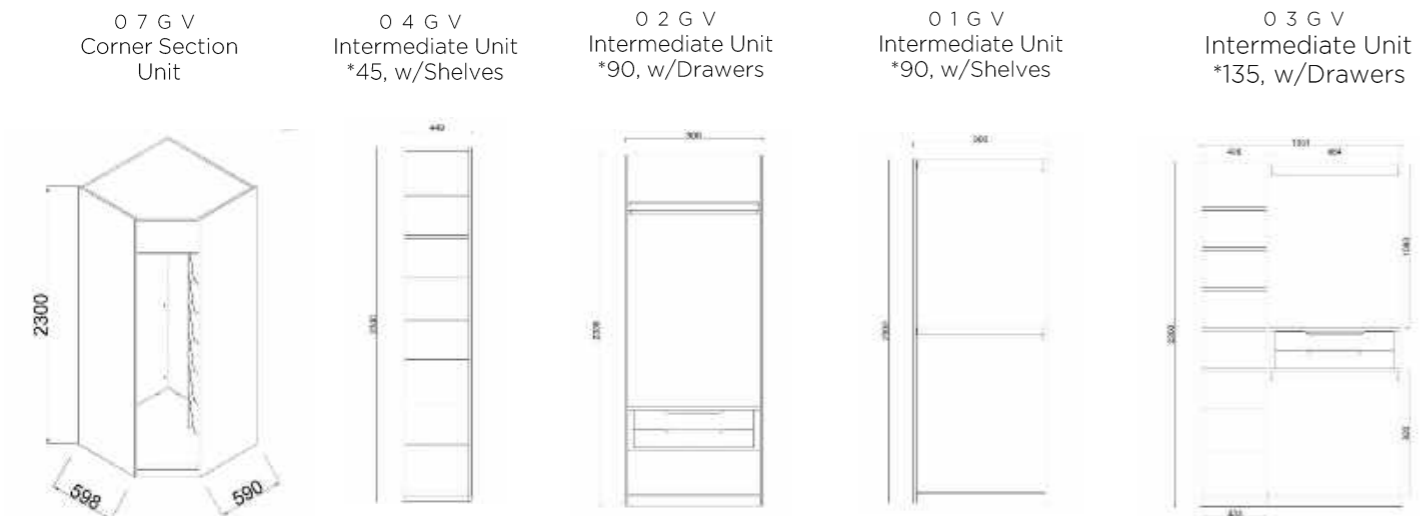

Modular, innovative and colourful... Make Your Own Choice

Our wardrobe system changes the perception of the classic wardrobe and its design.

The wide choices as customizable to the width and inside options of the system gives freedom of expression in interior design, connoting spaces with pure volumes and makes it easy to individually create the desired wardrobe in terms of size and look in original touch of color.

5 different shelf system, 4 widths, and than you can add doors in glass, mirror or laminated melamine that creates spaces blending functionality with beautiful forms.

The Led lighting system on the hangers brings visual comfort while using the wardrobe.

COMPLEMENTS

Mood Wardrobe System

Mood System enriches you moderns style with its characteristics of incorporated doors in elegant mat-lacquered glass with unique fabric ones which replaces traditional rigid doors.

Frame of the units: 791 Walnut melamine
Doors: Melamine, Glass, or Fabric
Handles: Natural stained walnut

DOOR-SELECTION