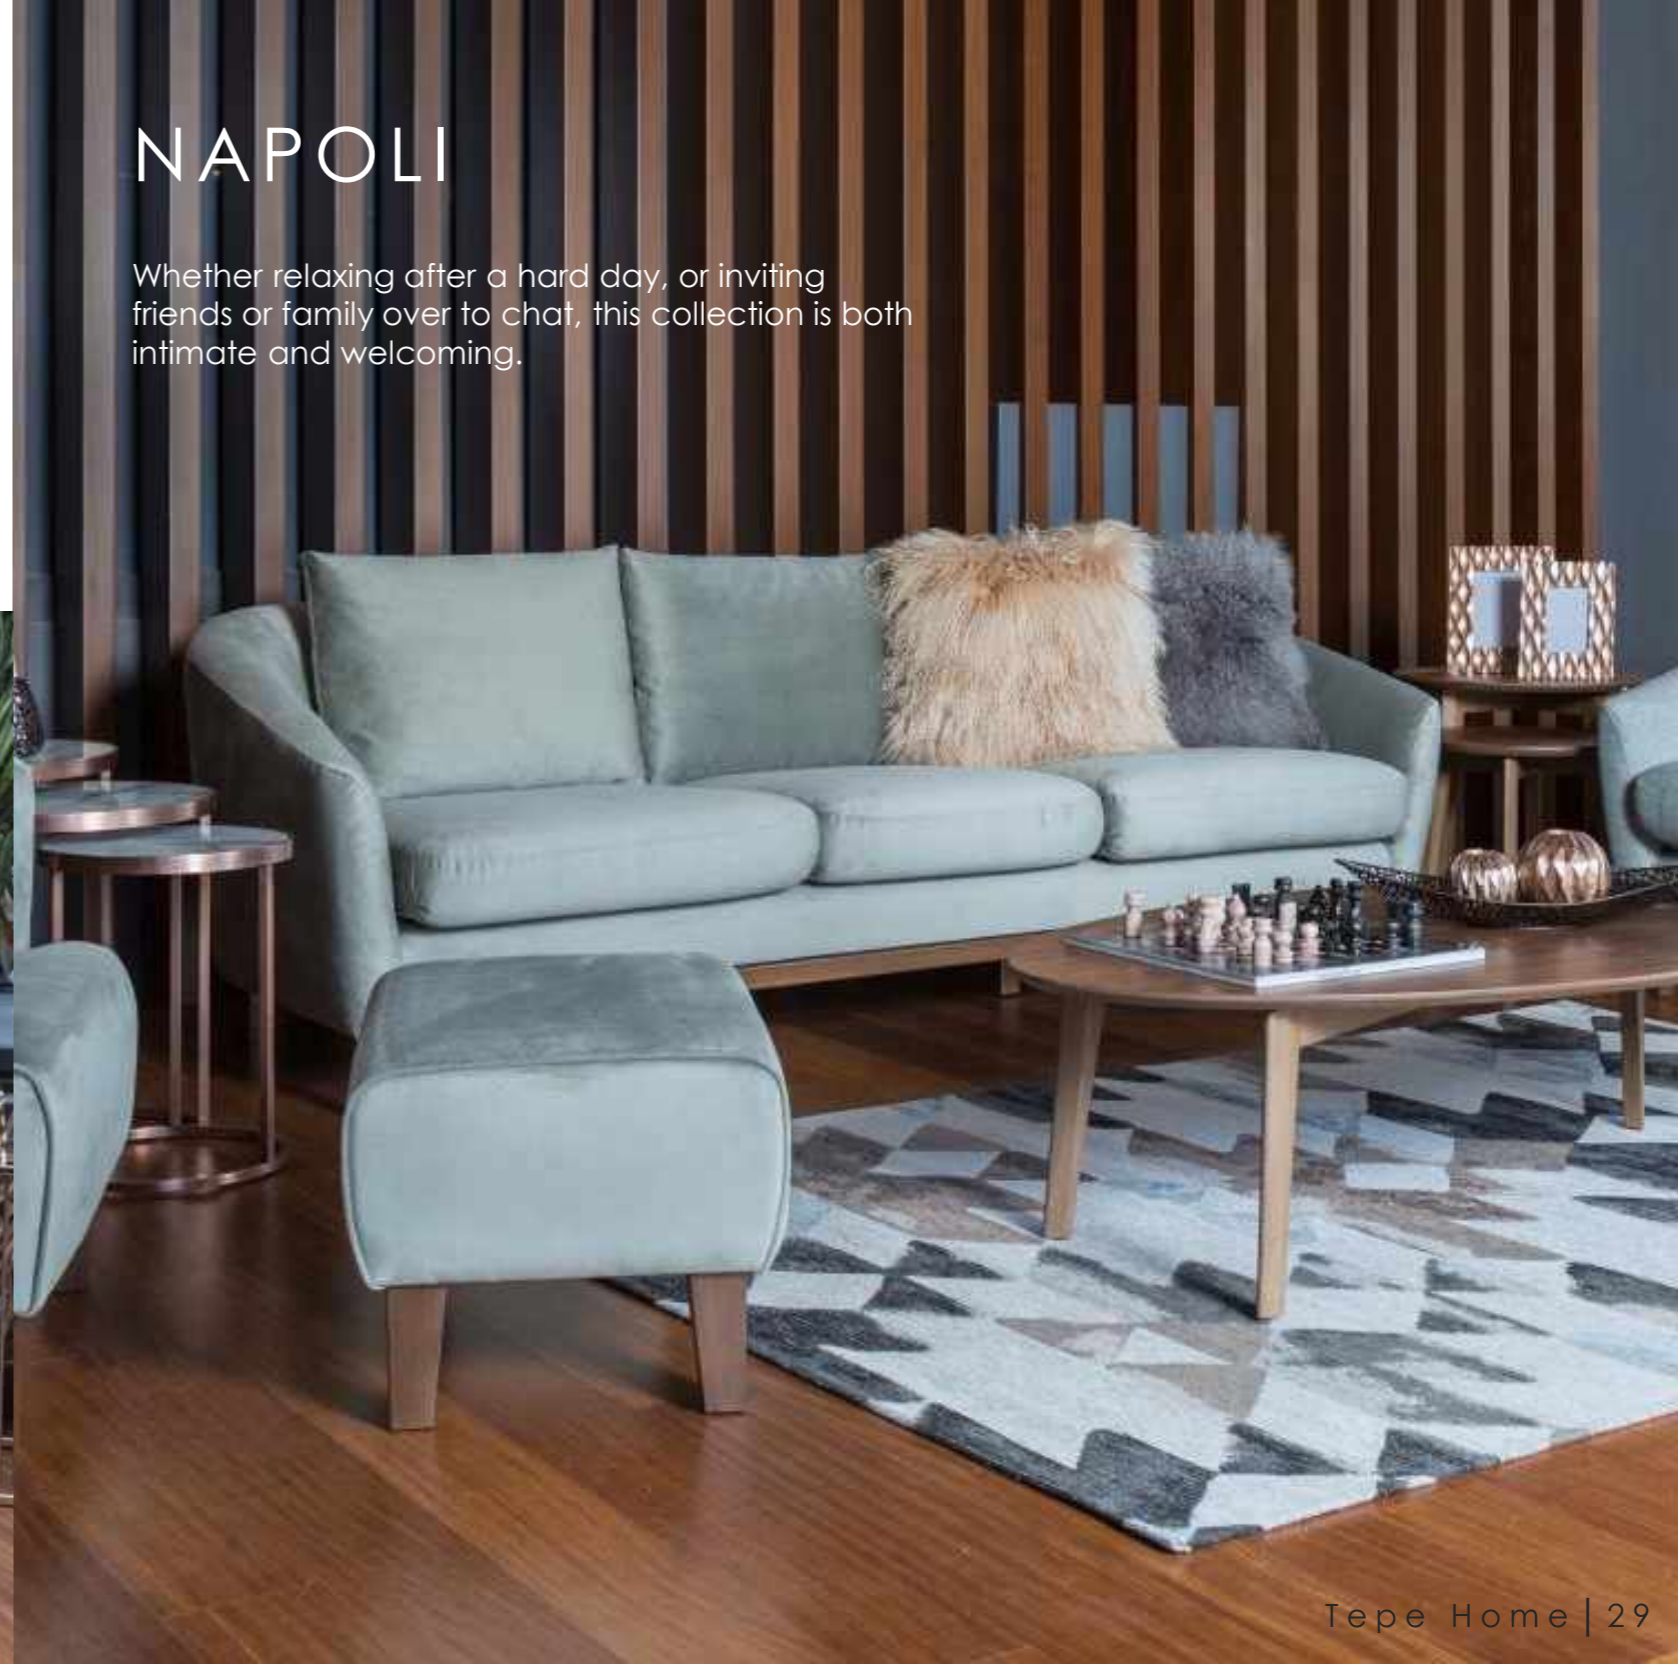

NAPOLI

Whether relaxing after a hard day, or inviting friends or family over to chat, this collection is both intimate and welcoming.