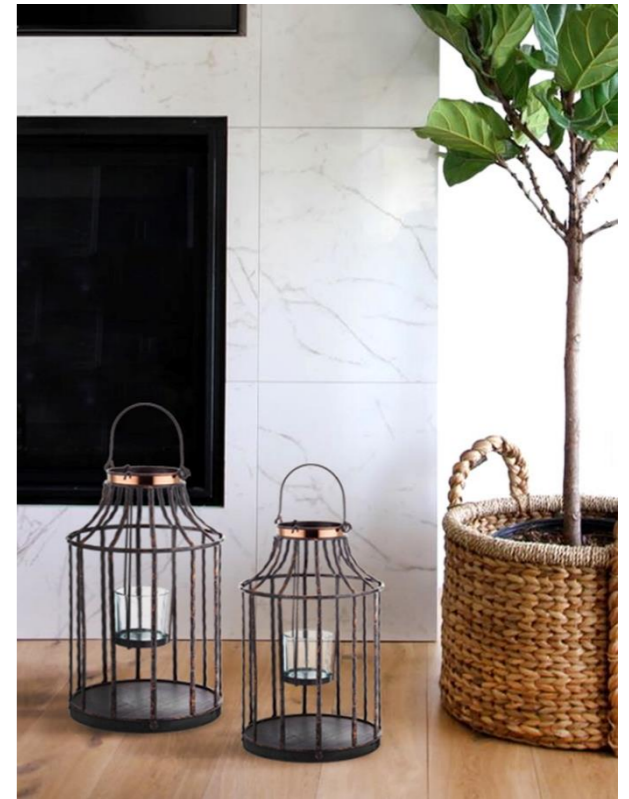

Frame: Electrostatic painted profile in black

OFELIA

Textured melamine veneer

Fronts: Printed MDF, Vintage

We have all
pieces you
need to
**COMPLETE
YOUR HOME**

NEW OPENINGS 2020-2021

KENTPARK, ANKARA

NEW OPENINGS 2020-2021