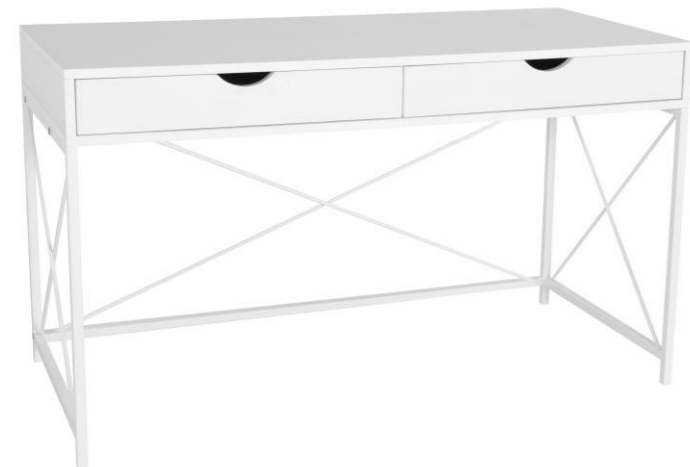

Iona Desk

Iona desk with a clean and simple look allows you to place anywhere for anything; as desk in your living room or as a nice dressing table in your bedroom. Handles and substantial & elegant metal legs pulls a trendy look.

IONA DESK
ION01CM710
Made of textured melamine veneered particle board,
Color: White
Legs: Metal, white stained
W:130 D:60 H:76,7 cm

Iona Bookcase

IONA BOOKCASE
ION01KT297
Made of melamine veneered particle board, color; white
W:80 D:33 H:200 cm

Calming
IONA