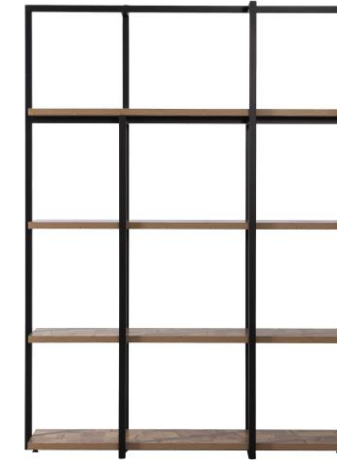

LAVORO BOOKCASE

LVO12KT443

Shelves; Melamine veneered particle board,
Color: Picasso Retro patterned
Frame & Legs; Electrostatic painted profile, black
stained (Code.218)
W: 146 D: 37 H: 204 cm